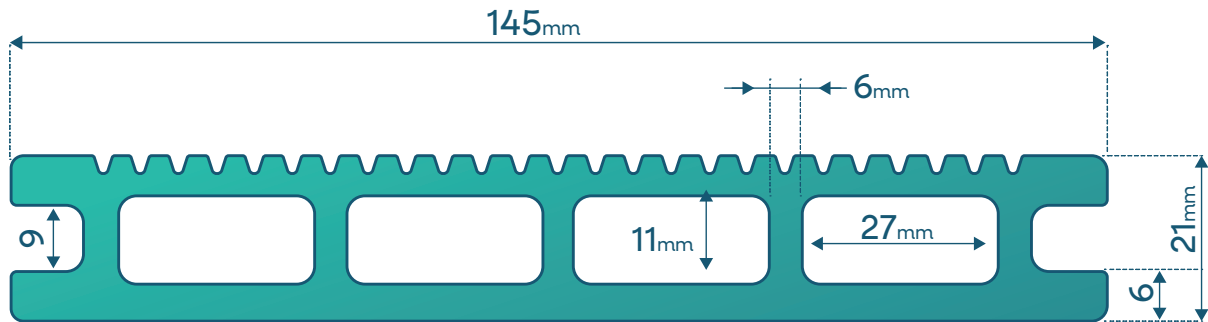

Manufactured using recycled materials, reducing the demand for virgin timber and minimizing waste. Our Classic Composite Decking boasts a 4 square hole construction, offering enhanced strength and structural integrity. Designed with a unique reversible design, each board offers a wood grain effect or a traditional grooved decking style; allowing you to choose the look that best complements your outdoor space.

COLOUR OPTIONS

Anthracite Grey

Stone Grey

Golden Brown

Chocolate Brown

SPECIFICATIONS

Board Length	3.6 metres
Board Width	145mm
Board Thickness	21mm
Board Weight	8.7 kg

TECHNICAL DATA	RESULT
Materials	40% Recycled Polymer, 55% Natural Wood Fibre & 5% Composites
Fire Rating	Bfl-s1
Slip Resistance	Low Slip Potential*
VOC Emissions	Low Emissions
Impact Resistance	61.9HD
Water Absorption	0.30%
Construction	4 Square Hole Construction
Maximum Load	600 Kgs
Fitting Mechanism	Hidden T-Clip Fitting
Bleach Cleanable	No